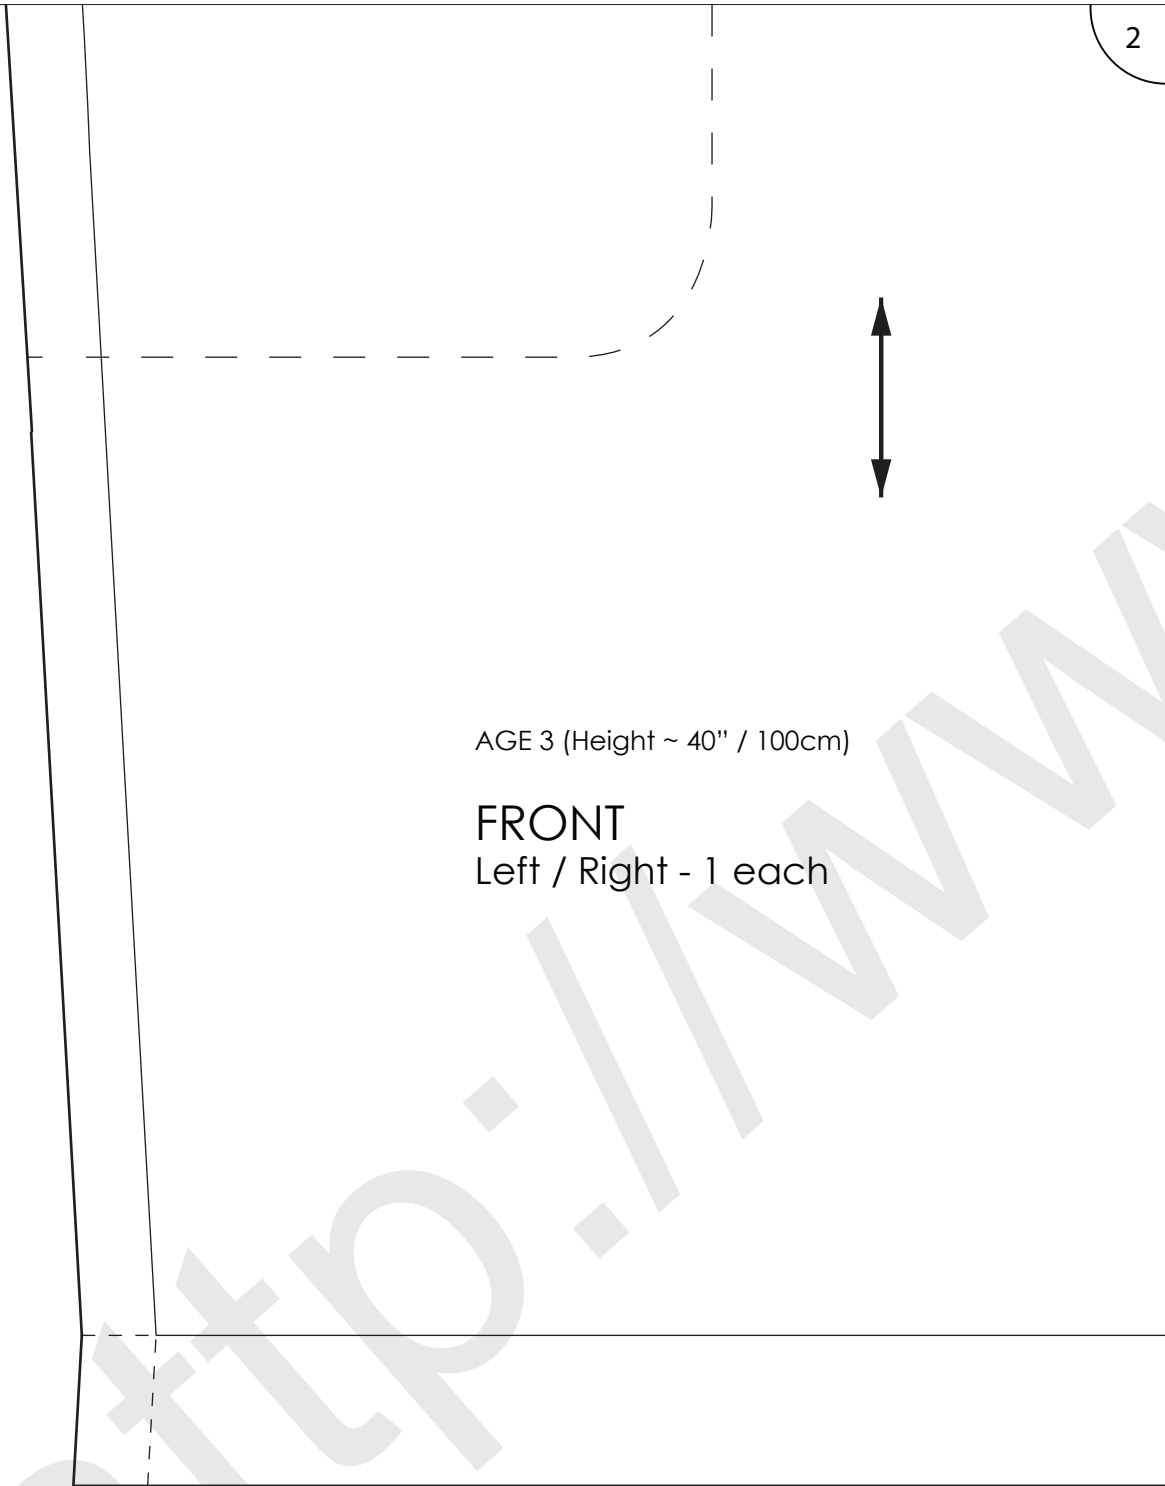

AGE 3 (Height ~ 40" / 100cm)

WAISTBAND
fold - 1

/ 100cm)

each

Toddler Shorts

For Age around 3 year-old
or
approx. 40" / 100cm Height

2

3

1

2

AGE 3 (Height ~ 40" / 100cm)

FRONT
Left / Right - 1 each

2

3

AGE 3 (Height ~ 40" / 100cm)

BACK
Left / Right - 1 each