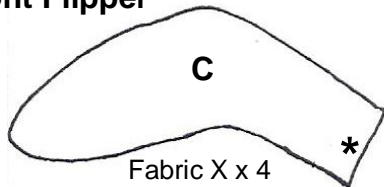

Turtle Pin Cushion

Patterns

Top Shell

Bottom Shell

Front Flipper

Back Feet

Head (Bottom) Head (Top)

Hexagon Template

Fabric Y x 8
Fabric Z x 2

Scale:
2cm

Created By Craft Passion

©craftpassion.com

For personal and hobby use only. Not for commercial.