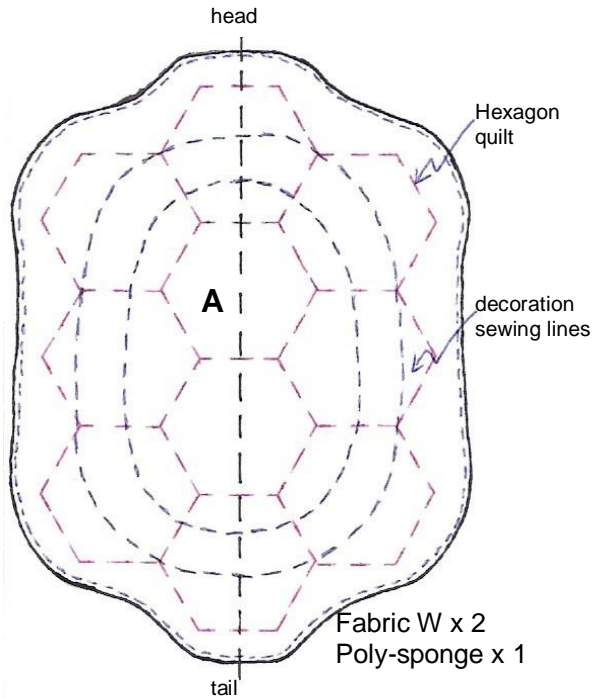

Turtle Pin Cushion

Patterns

Top Shell

Bottom Shell

Front Flipper

Back Feet

Head (Bottom) Head (Top)

Hexagon Template

Fabric Y x 8
Fabric Z x 2

Scale:
2cm

Created By Craft Passion

©craftpassion.com

For personal and hobby use only. Not for commercial.