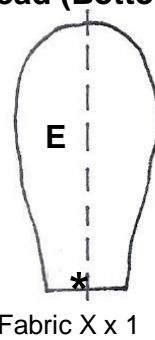

Turtle Pin Cushion

Patterns

Top Shell

Bottom Shell

Front Flipper

Back Feet

Head (Bottom) Head (Top)

Hexagon Template

Fabric Y x 8
Fabric Z x 2

Scale:
2cm

Created By Craft Passion

©craftpassion.com

For personal and hobby use only. Not for commercial.