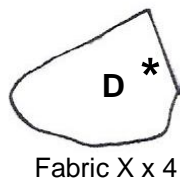

Turtle Pin Cushion

Patterns

Top Shell

Bottom Shell

Front Flipper

Back Feet

Head (Bottom) Head (Top)

Hexagon Template

Fabric Y x 8
Fabric Z x 2

Scale:
2cm

Created By Craft Passion

©craftpassion.com

For personal and hobby use only. Not for commercial.