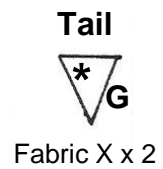

Turtle Pin Cushion

Patterns

Top Shell

Bottom Shell

Front Flipper

Back Feet

Head (Bottom) Head (Top)

Hexagon Template

Fabric Y x 8
Fabric Z x 2

Scale:
2cm

Created By Craft Passion

©craftpassion.com

For personal and hobby use only. Not for commercial.