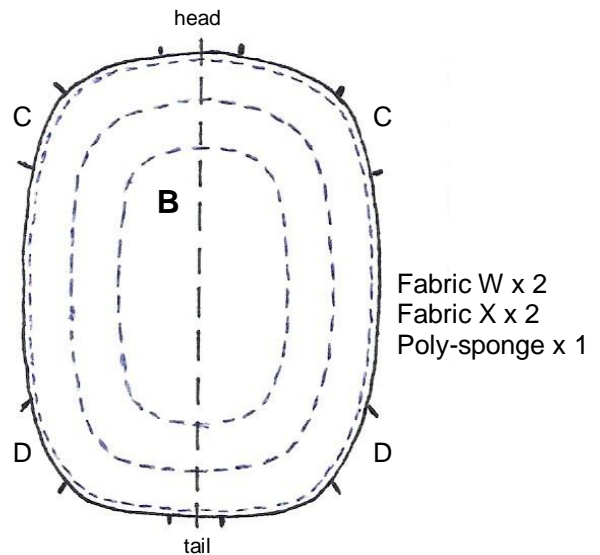

Turtle Pin Cushion

Patterns

Top Shell

Bottom Shell

Front Flipper

Back Feet

Head (Bottom) Head (Top)

Hexagon Template

Fabric Y x 8
Fabric Z x 2

Scale:
2cm

Created By Craft Passion

©craftpassion.com

For personal and hobby use only. Not for commercial.