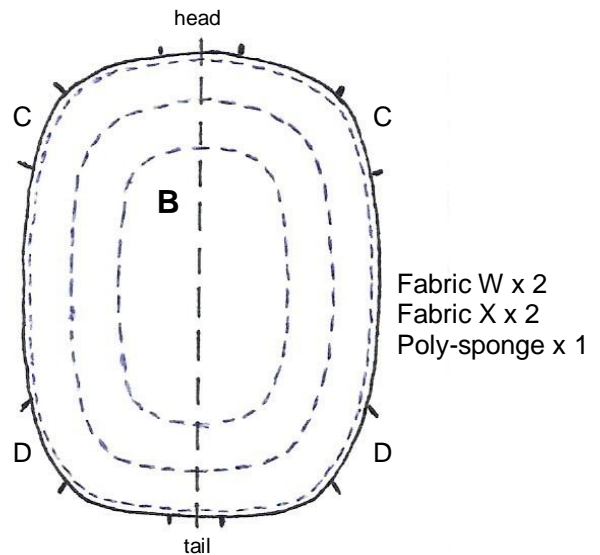

### Top Shell

### Bottom Shell

### Hexagon Template

Fabric Y x 8  
Fabric Z x 2

Scale:  
2cm

Created By Craft Passion

©craftpassion.com

For personal and hobby use only. Not for commercial.