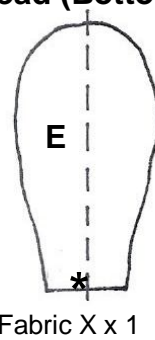

### Top Shell

### Bottom Shell

### Hexagon Template

Fabric Y x 8  
Fabric Z x 2

Scale:  
2cm

Created By Craft Passion

©craftpassion.com

For personal and hobby use only. Not for commercial.