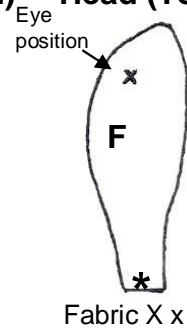

### Top Shell

### Bottom Shell

### Front Flipper

### Hexagon Template

Fabric Y x 8  
Fabric Z x 2

Scale:  
2cm

Created By Craft Passion

©craftpassion.com

For personal and hobby use only. Not for commercial.