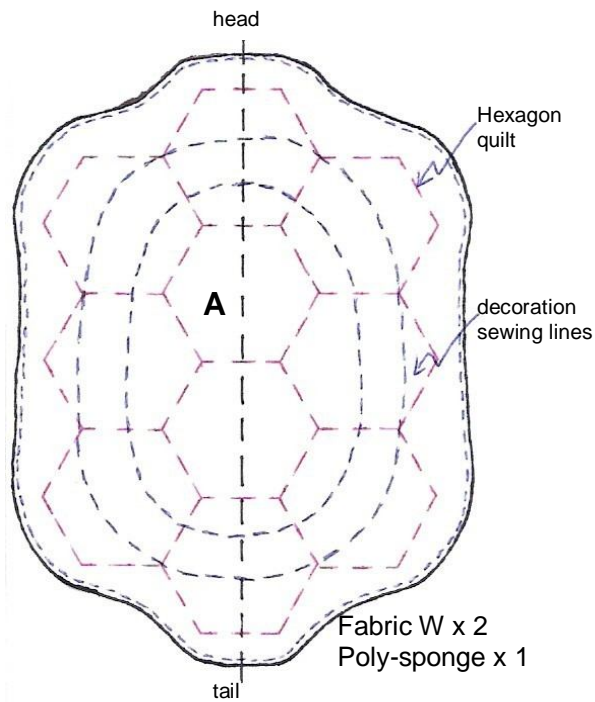

## Patterns

### Top Shell

### Bottom Shell

### Hexagon Template

Fabric Y x 8  
Fabric Z x 2

Scale:  
2cm

Created By Craft Passion

©craftpassion.com

For personal and hobby use only. Not for commercial.