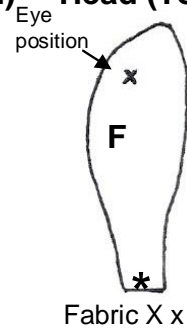

Turtle Pin Cushion

Patterns

Top Shell

Bottom Shell

Front Flipper

Back Feet

Head (Bottom) Head (Top)

Hexagon Template

Fabric Y x 8
Fabric Z x 2

Scale:
2cm

Created By Craft Passion

©craftpassion.com

For personal and hobby use only. Not for commercial.