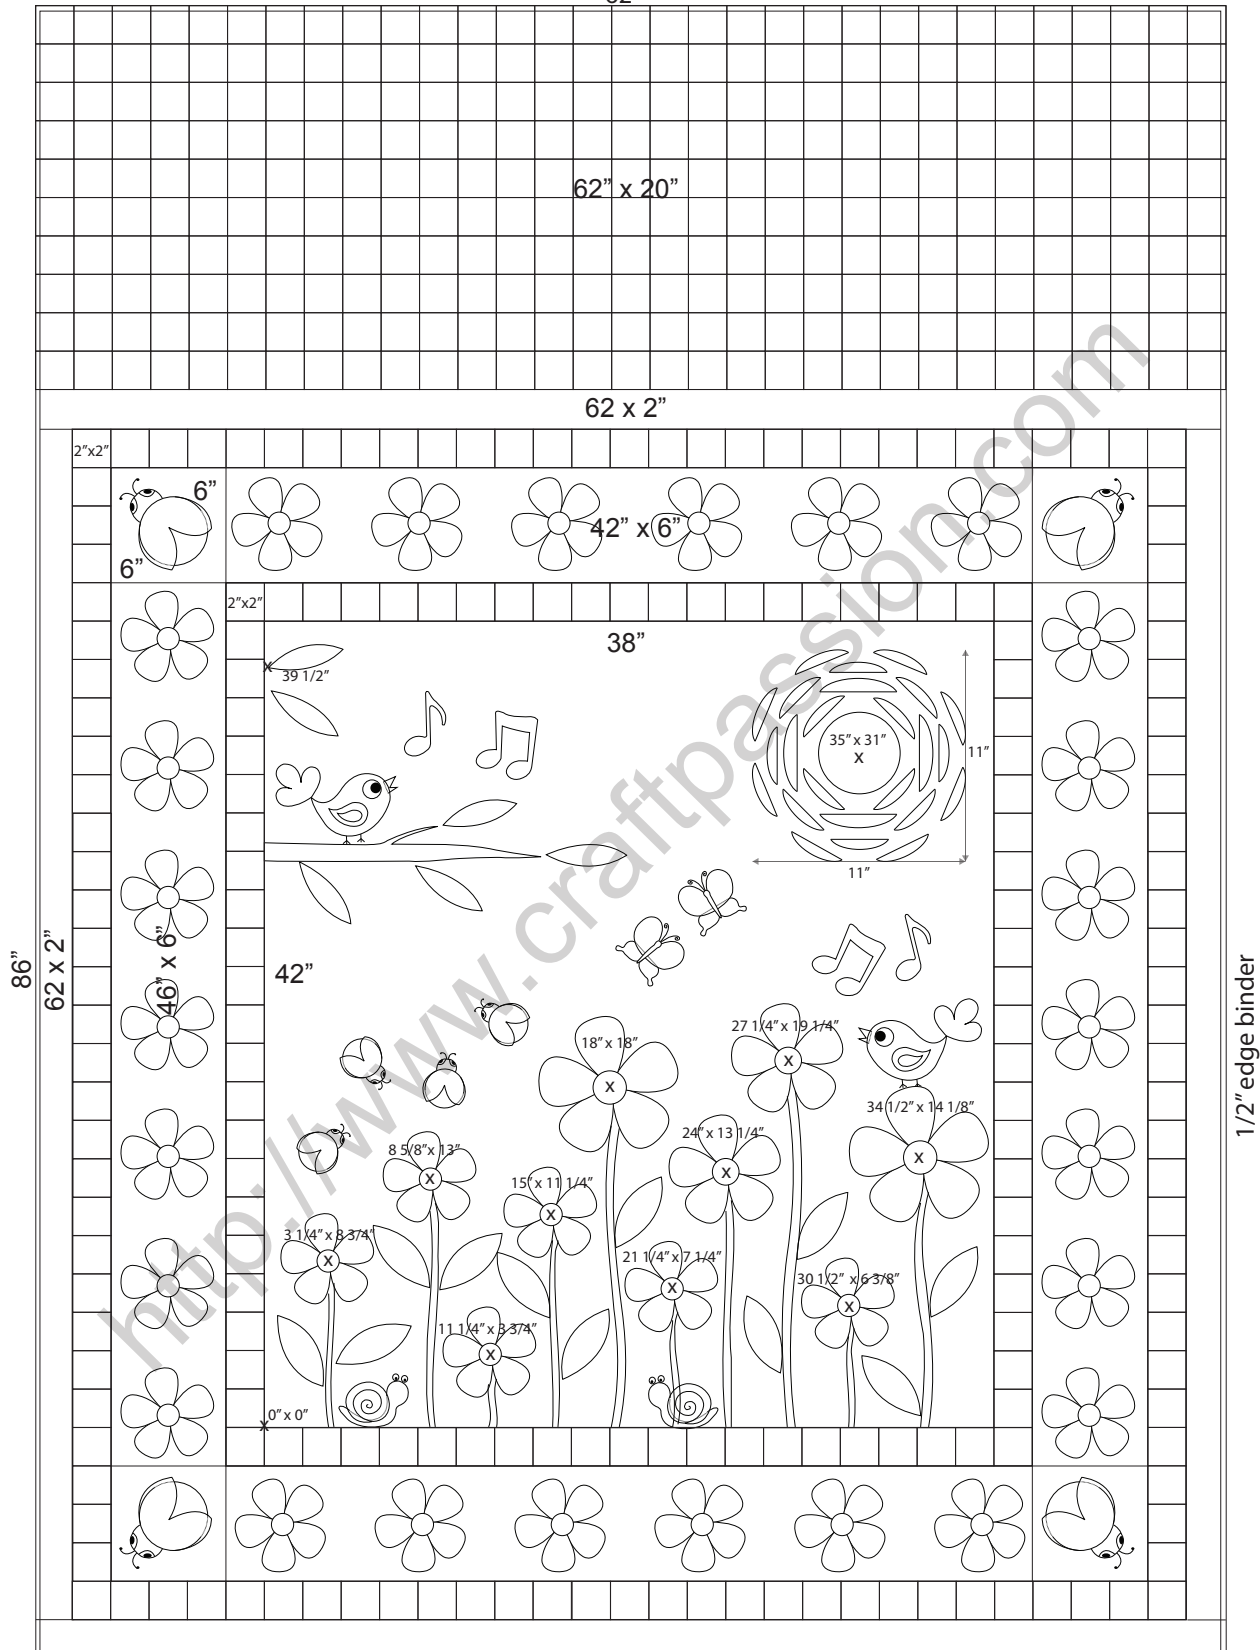

Secret Garden Trapunto Quilt Pattern (Super Single Size)

<http://www.craftpassion.com/?p=25489>

Front
62"

Remark: all positions of the appliques refer to origin 0" x 0" at the bottom left corner of the center panel

Secret Garden Trapunto Quilt Pattern (Super Single Size)

<http://www.craftpassion.com/?p=25489>

Piecing - Front

62" x 20"

62 x 2"

E

58 x 2"

D
6" x 6"

42" x 2"

38"

D

D

62 x 2"

E

F

62 x 2"

62 x 2"

46" x 6"

B

42"

A

B

E

1/4" seam allowance not included