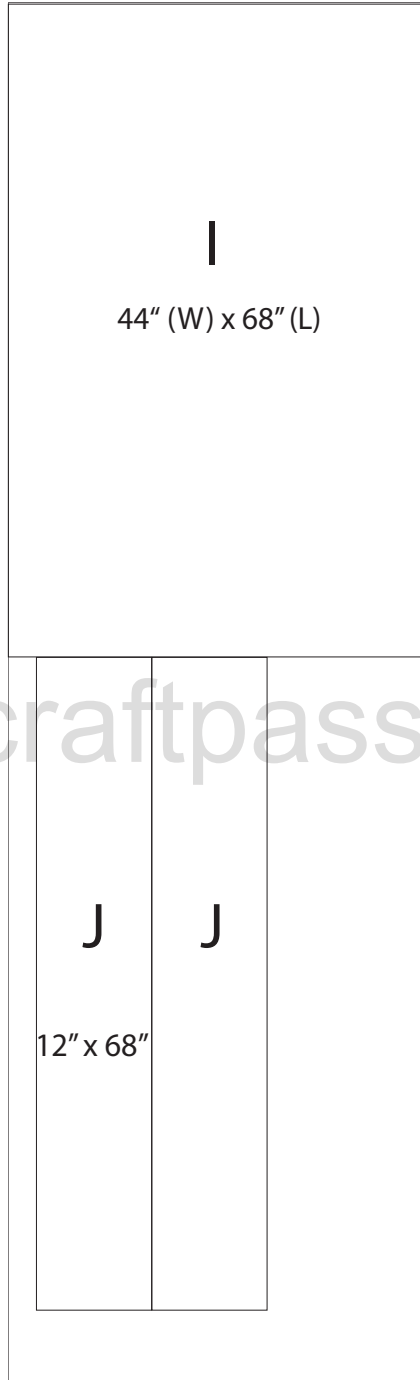

# Road Runner Trapunto Quilt Pattern (Super Single Size)

<http://www.craftpassion.com/?p=27963>

## Back

62" x 9"

Copyright © craftpassion.com  
Meant for hobby and personal use only. Do not sell.

## Fabric Cutting Layout

WHITE (4 1/2 yards)  
42"  
(after prewash and tear away the side selvages)

BACKING (4 yards)  
44"  
(including selvage)

BLACK (1 1/2 yard)

CHARM PACK  
Precut fabric

H

5" x 5" (84 pcs)  
(including 1/4" seam allowance)