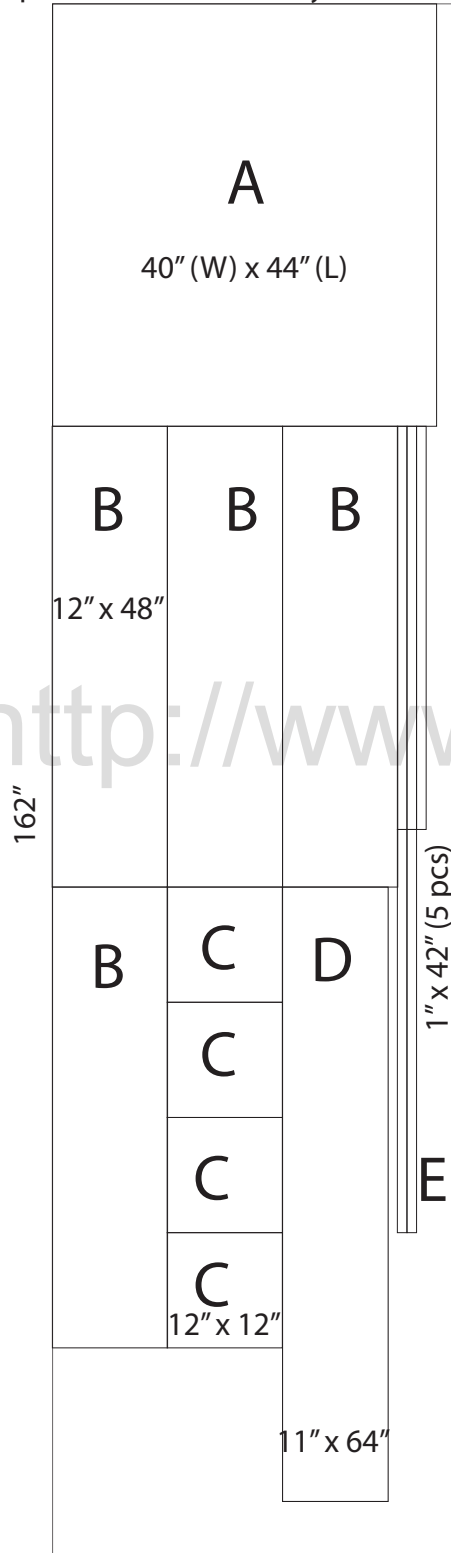

## Back

62" x 9"

Copyright © craftpassion.com  
Meant for hobby and personal use only. Do not sell.

# Road Runner Trapunto Quilt Pattern (Super Single Size)

<http://www.craftpassion.com/?p=27963>

Piecing - Back

1/4" seam allowance  
not included

Copyright © craftpassion.com  
Meant for hobby and personal use only. Do not sell.

## Fabric Cutting Layout

WHITE (4 1/2 yards)  
42"  
(after prewash and tear away the side selvages)

BACKING (4 yards)  
44"  
(including selvage)

BLACK (1 1/2 yard)

CHARM PACK  
Precut fabric

H

5" x 5" (84 pcs)  
(including 1/4" seam allowance)

All measurements have included 1" seam allowance at each side, otherwise as stated.

Page 3 / Vehicle  
Print 2 copies

CD8

CD1

BJ

CD9

CD5

B5