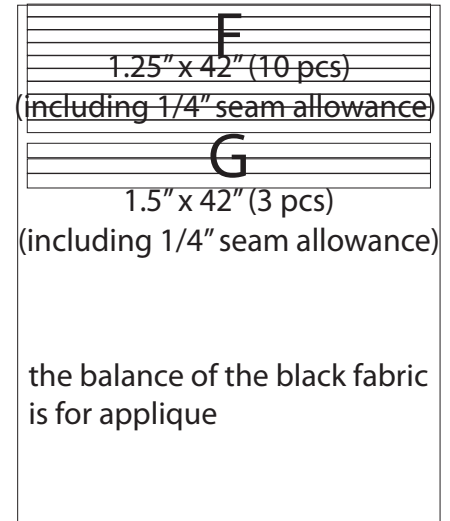

## Fabric Cutting Layout

WHITE (4 1/2 yards)  
42"  
(after prewash and tear away the side selvages)

BACKING (4 yards)  
44"  
(including selvage)

BLACK (1 1/2 yard)

CHARM PACK  
Precut fabric

H

5" x 5" (84 pcs)  
(including 1/4" seam allowance)