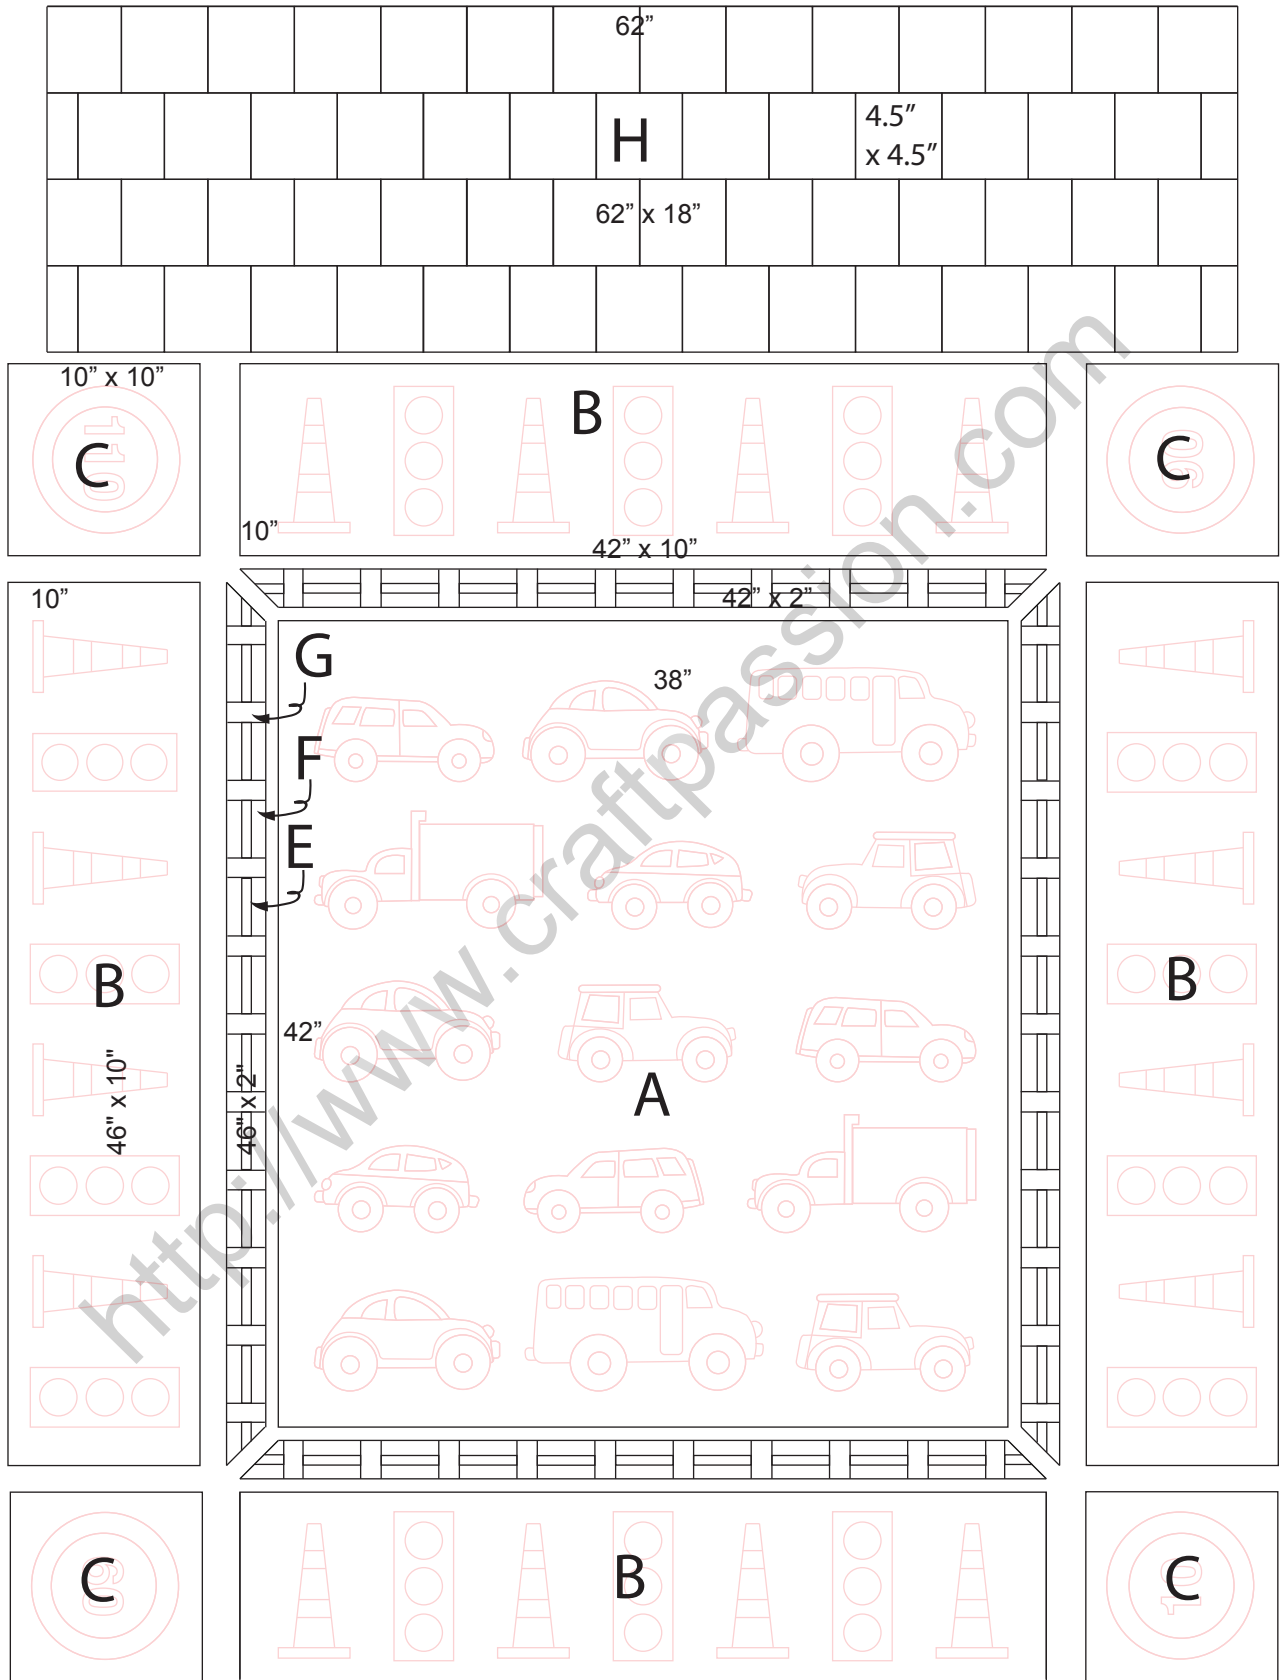

Road Runner Trapunto Quilt Pattern (Super Single Size)

<http://www.craftpassion.com/?p=27963>

Piecing - Front

1/4" seam allowance not included

Copyright © craftpassion.com
Meant for hobby and personal use only. Do not sell.