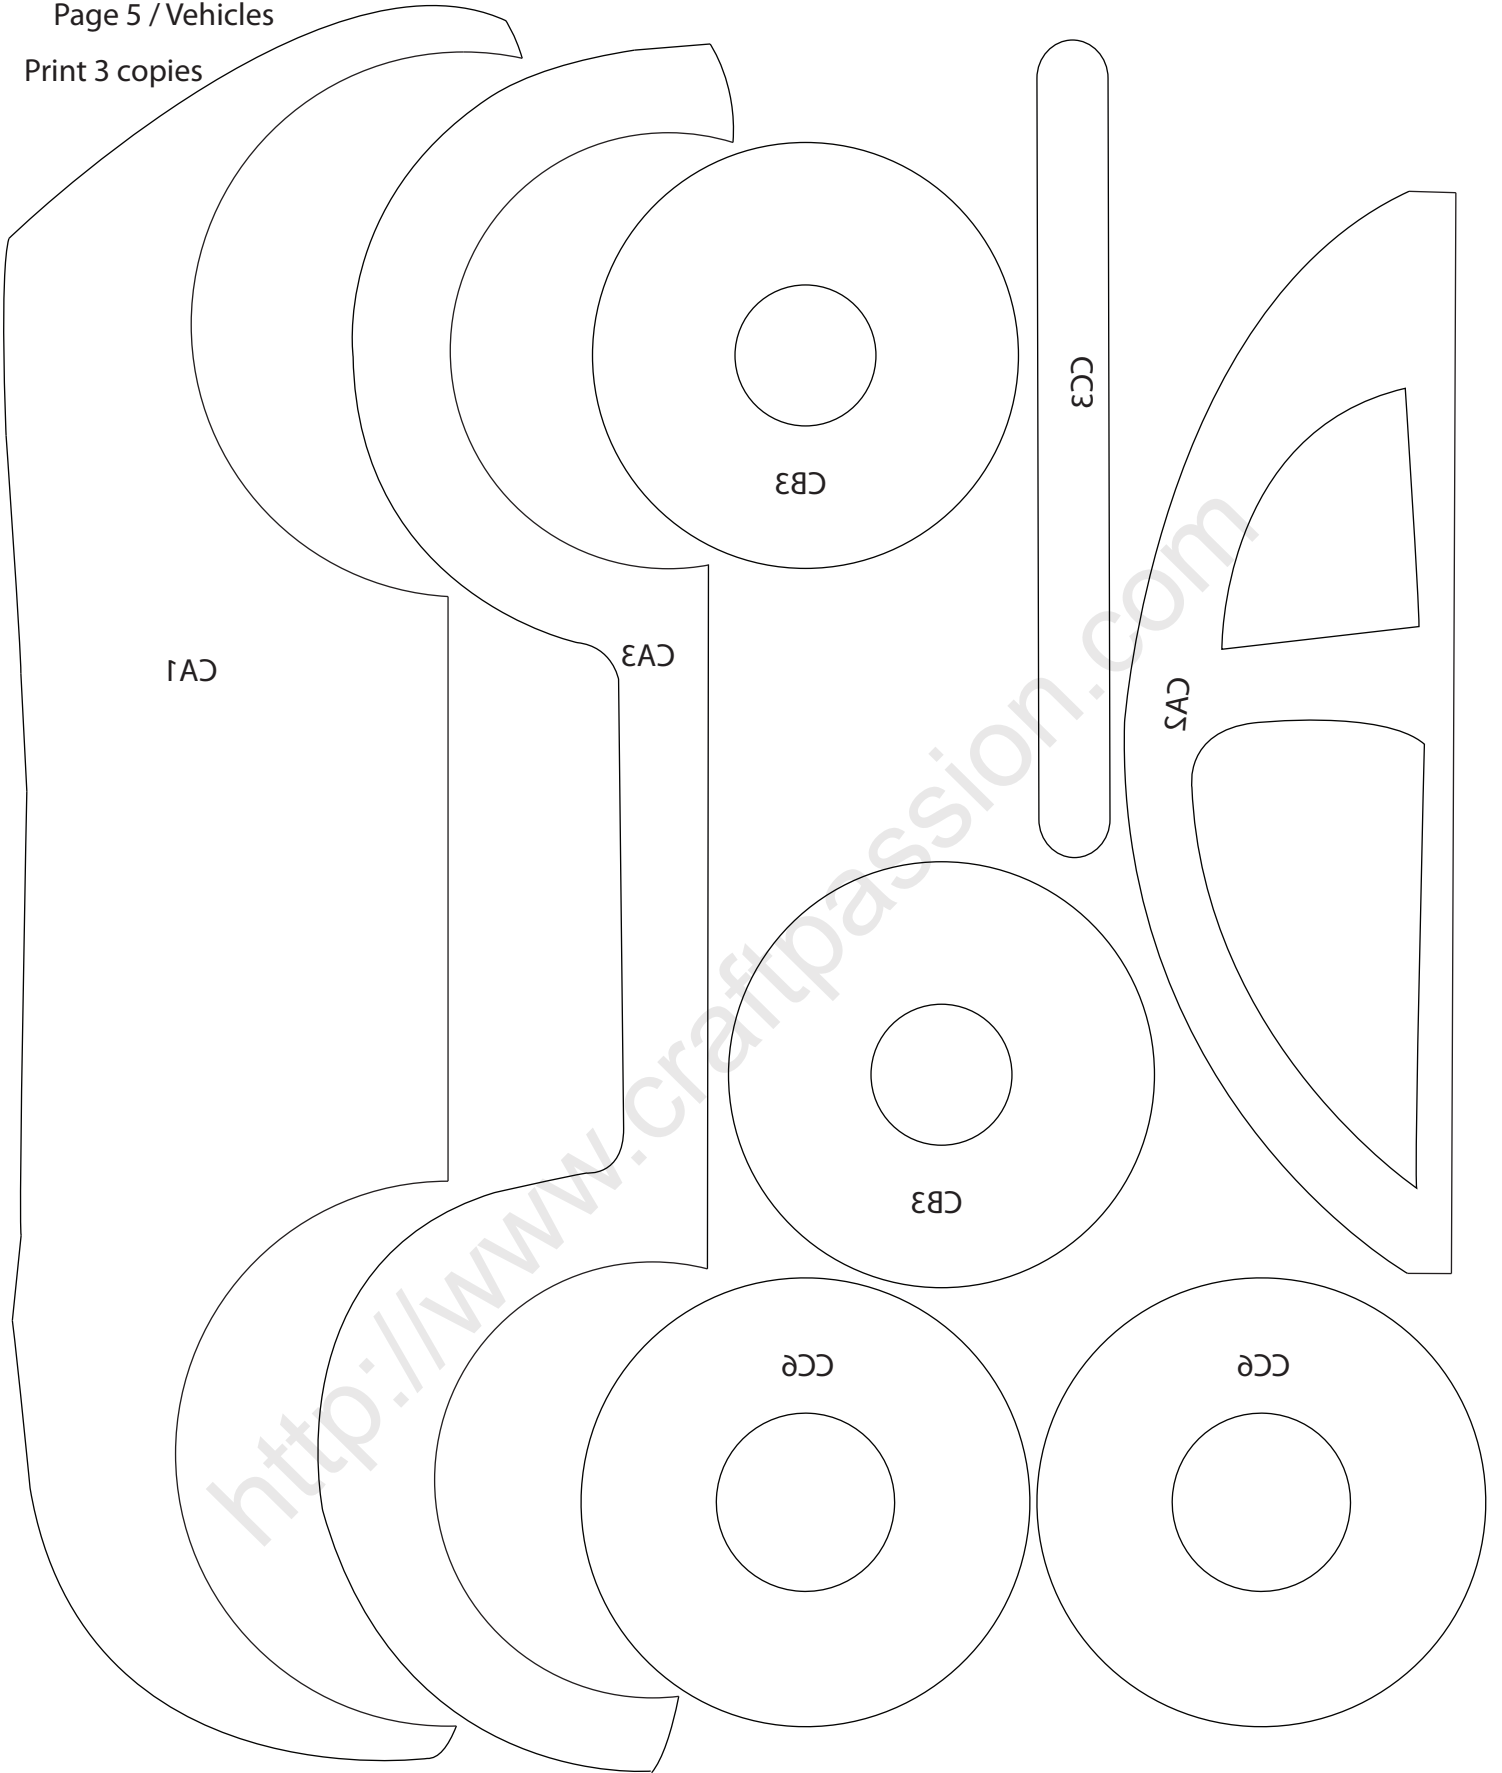

Print 3 copies