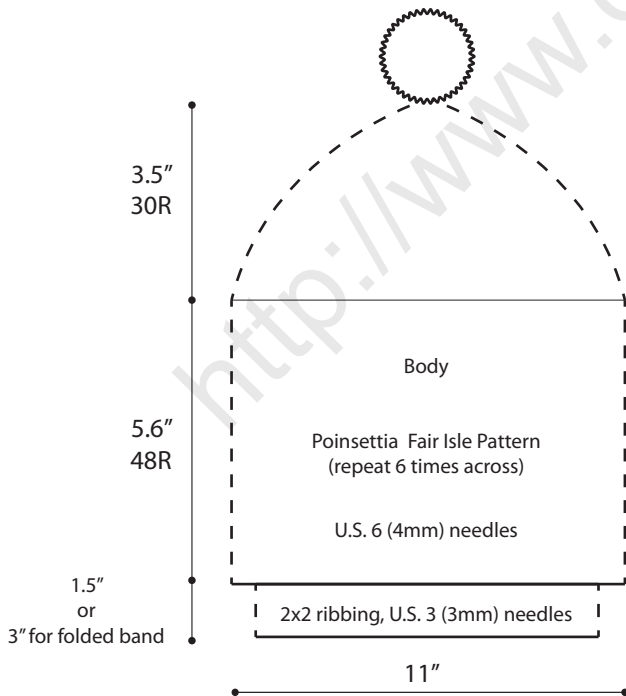

Fair Isle Beanie Knit Pattern

Heart with Poinsettia

<http://www.craftpassion.com/?p=36670>

Color

- White
- Hemp / Gray
- Red

* work this pattern continuously

Copyright © craftpassion.com
 Meant for hobby and personal use only.
 Do not sell this free pattern.