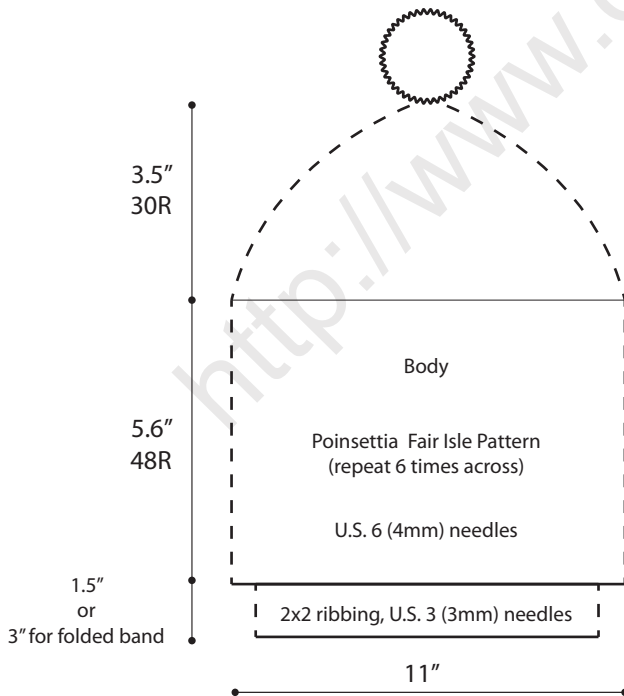

Fair Isle Beanie Knit Pattern

Tic-Tac-Toe with Poinsettia

<http://www.craftpassion.com/?p=36670>

Color

- ☐ White
- ☒ Hemp / Gray
- ☒ Dark Gray

* work this pattern continuously

Copyright © craftpassion.com
Meant for hobby and personal use only.
Do not sell this free pattern.