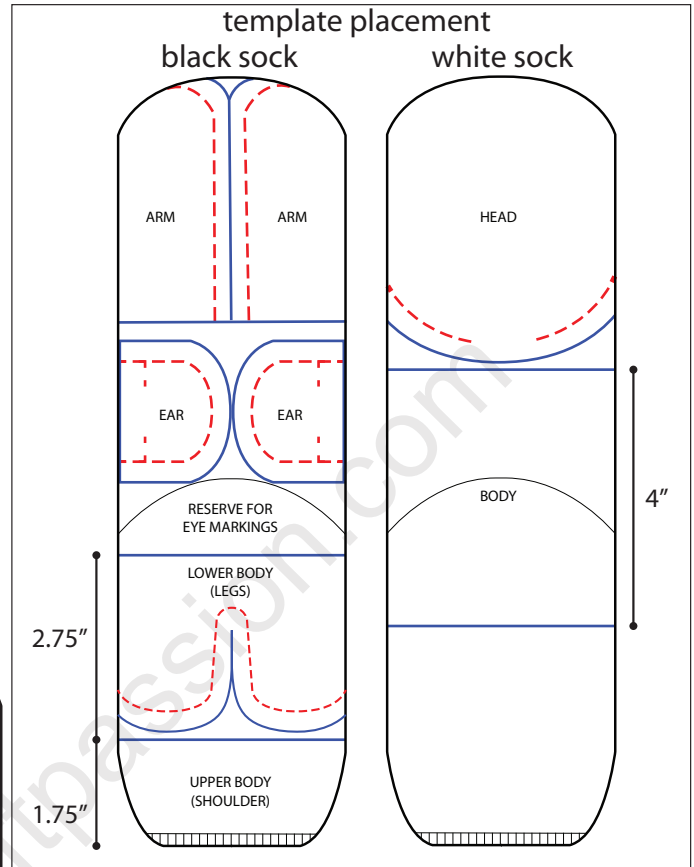

Sock Panda Pattern Template

tutorial @ <http://www.craftpassion.com/?p=38205>

Remark: The pattern templates might need some adjustments to suit the socks you are using.

WHITE OF EYE

Copyright © craftpassion.com
Meant for hobby and personal use only.
Do not sell this free pattern.