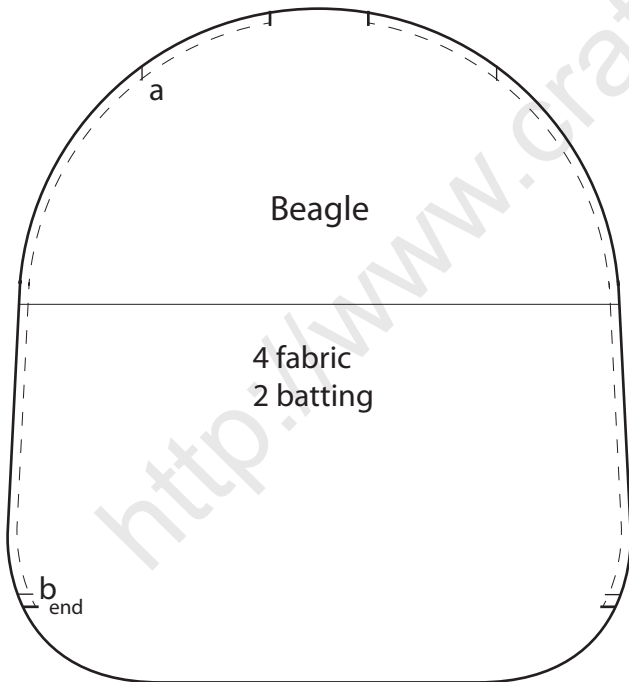

Beagle Puppy Key Pouch Template

Sewing details @ <http://www.craftpassion.com/?p=39064>

Copyright © craftpassion.com
Meant for hobby and personal use only.
Do not sell this free pattern.

2"
check your printing scale here